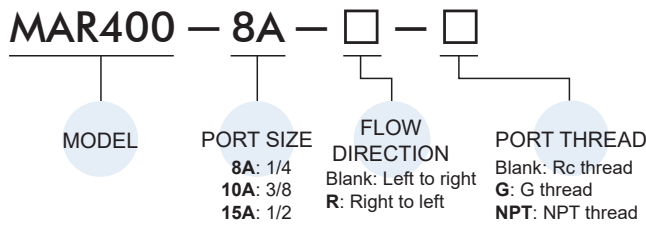

Order example